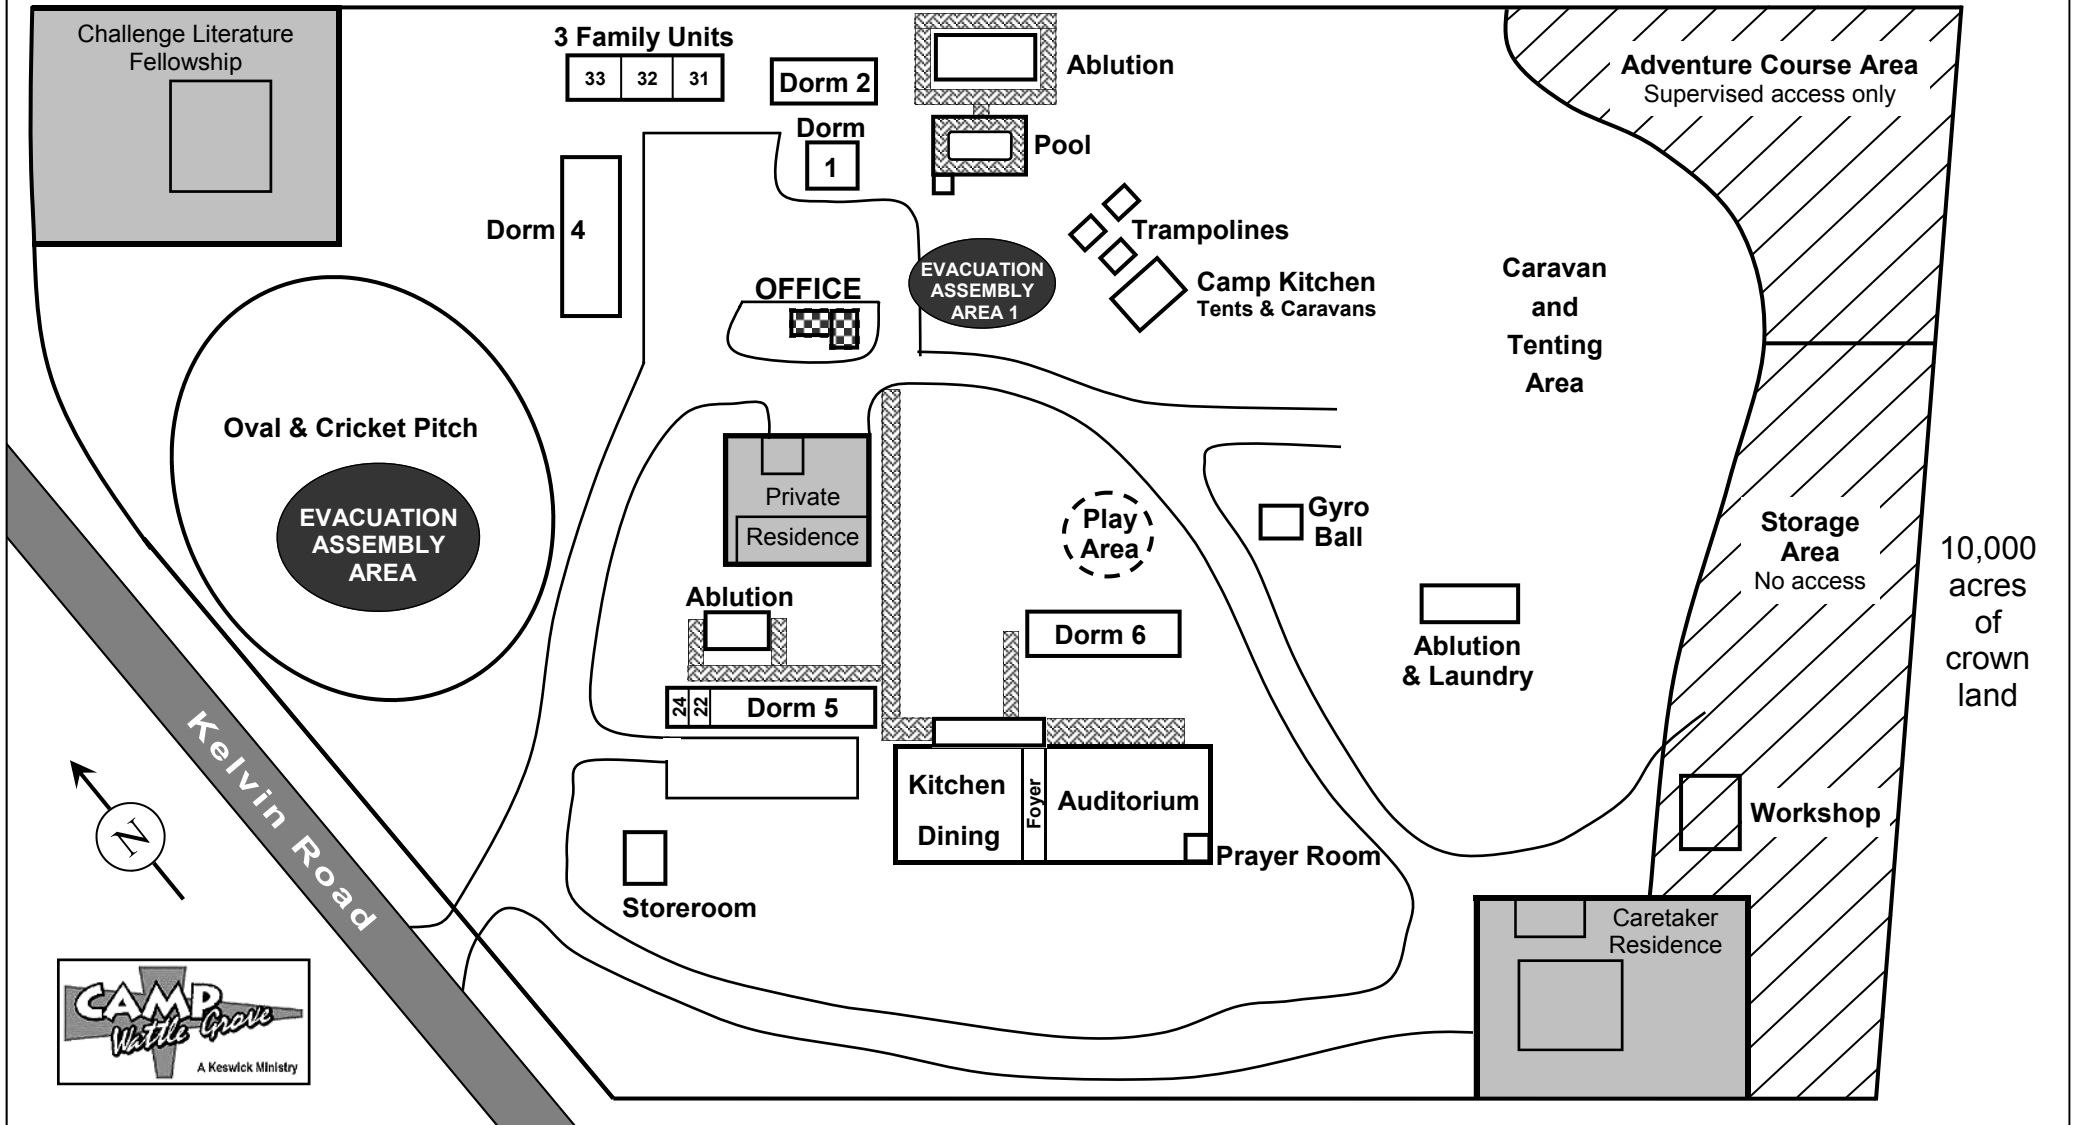

Camp Wattle Grove

A campsite right in Perth's back yard!

59 Kelvin Road, Wattle Grove, Western Australia. 6107

Site Map